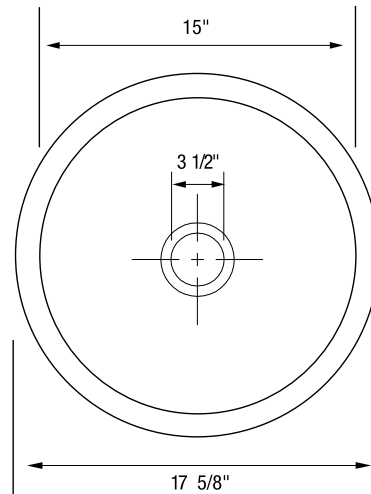

FEATURED MODELS

500-380-BR	P.V.D. Brass Finish, 6-1/2" bowl depth
500-380-SF	Stainless Steel • Satin Finish
500-380-PS	Stainless Steel • Polished Finish

FEATURES

- 18 gauge, 304 series stainless steel
- 18/10 chrome/nickel content
- Self-rimming bowl can also be undermounted

PRODUCT SPECIFICATION

Drop-In sink to be bar sink design, 17-5/8" in diameter. Sink to be made from 18 gauge, 304 series stainless steel, with 18/10 chrome/nickel content. Sink to be Blanco (choose one)

- Model 500-380-BR
 - Model 500-380-SF
 - Model 500-380-PS
- with bowl depth of 6-1/2".

- P.V.D. Brass 500-380-BR
- Stainless Steel • Satin Finish 500-380-SF
- Stainless Steel • Polished Finish 500-380-PS

MODEL 500-380

NOMINAL DIMENSIONS

MODEL	OVERALL	CUTOUT SIZE	BOWL DEPTH	DRAIN DIAMETER
500-380	17-5/8 diameter circle	16 diameter circle	6-1/2	3-1/2

JOB INFORMATION

Job Name: _____

Contact: _____

Date Specified: _____